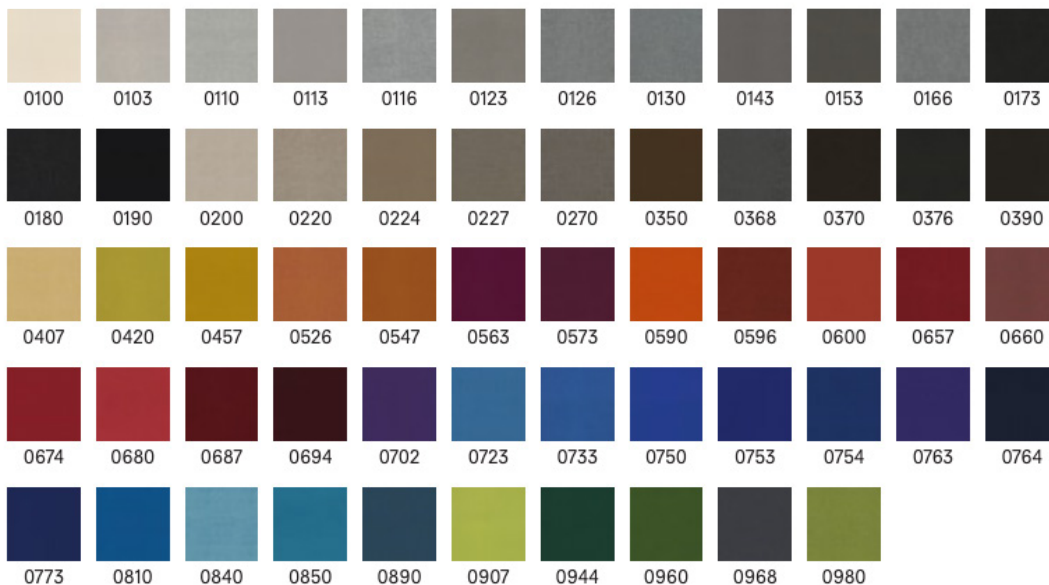

This overview refers to Carl Hansen & Søn's graded in fabric collections: Groups 1-12. The colors are only intended as a guide. For further information, click the collection name below or go to www.kvadrat.dk, www.gabriel.dk or www.agorafabrics.com.

FABRIC GROUP 2

Kvadrat
Molly

Kvadrat
Re-wool

FABRICS

This overview refers to Carl Hansen & Søn's graded in fabric collections: Groups 1-12. The colors are only intended as a guide. For further information, click the collection name below or go to www.kvadrat.dk, www.gabriel.dk or www.agorafabrics.com.

FABRIC GROUP 3

Kvadrat Fiord

Kvadrat Hallingdal

FABRICS

This overview refers to Carl Hansen & Søn's graded in fabric collections: Groups 1-12. The colors are only intended as a guide. For further information, click the collection name below or go to www.kvadrat.dk, www.gabriel.dk or www.agorafabrics.com.

FABRICS

This overview refers to Carl Hansen & Søn's graded in fabric collections: Groups 1-12. The colors are only intended as a guide.
For further information, click the collection name below or go to www.kvadrat.dk, www.gabriel.dk or www.agorafabrics.com.