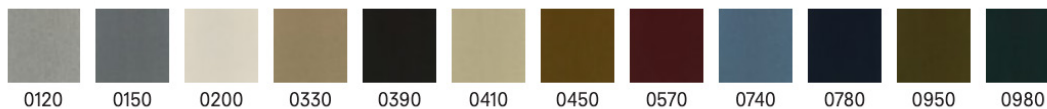

FABRICS

This overview refers to Carl Hansen & Søn's graded in fabric collections: Groups 1-12. The colors are only intended as a guide.
For further information, click the collection name below or go to www.kvadrat.dk, www.gabriel.dk or www.agorafabrics.com.

FABRIC GROUP 9

Kvadrat Baru

*only for RF1903 Sideways
Sofa and RF1903F Footstool