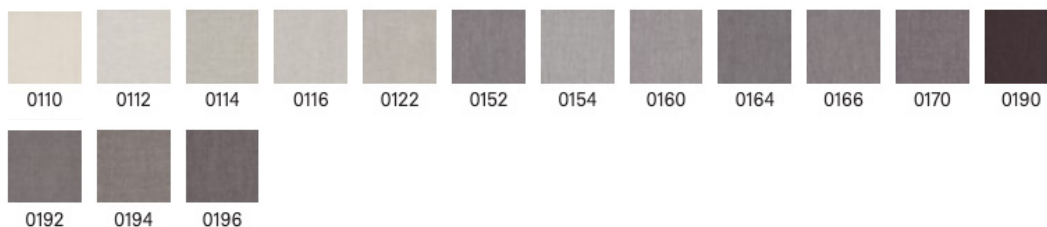

FABRIC GROUP 1

Kvadrat Canvas

Kvadrat Clara

Kvadrat Remix

FABRICS

This overview refers to Carl Hansen & Søn's graded in fabric collections: Groups 1-12. The colors are only intended as a guide. For further information, click the collection name below or go to www.kvadrat.dk, www.gabriel.dk or www.agorafabrics.com.

FABRIC GROUP 1

Gabriel Mood

Gabriel Capture

Gabriel Crisp

*only for Asserbo Series
Cushions CU BMO699
and CU BMO700

Agora Life

*only for AH Outdoor Series
Cushions

FABRICS

This overview refers to Carl Hansen & Søn's graded in fabric collections: Groups 1-12. The colors are only intended as a guide. For further information, click the collection name below or go to www.kvadrat.dk, www.gabriel.dk or www.agorafabrics.com.

FABRIC GROUP 2

Kvadrat
Molly

Kvadrat
Re-wool

FABRICS

This overview refers to Carl Hansen & Søn's graded in fabric collections: Groups 1-12. The colors are only intended as a guide. For further information, click the collection name below or go to www.kvadrat.dk, www.gabriel.dk or www.agorafabrics.com.