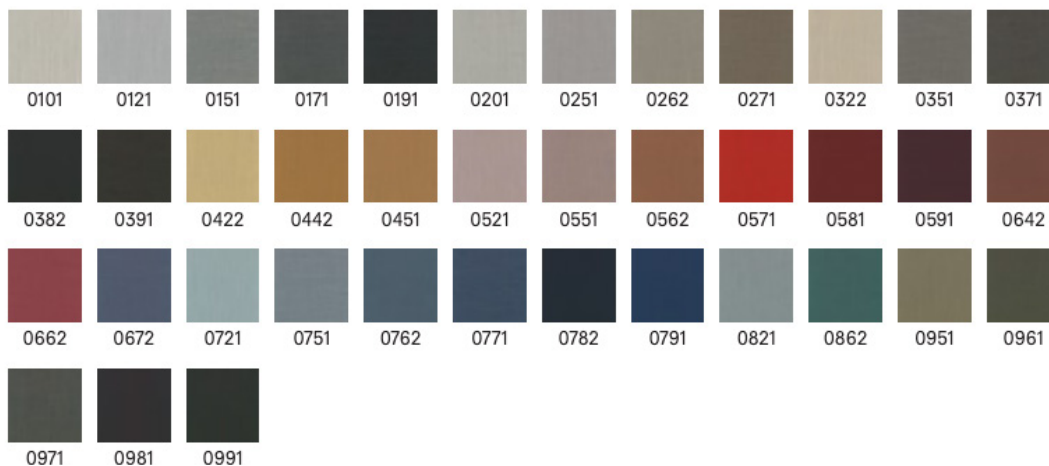

This overview refers to Carl Hansen & Søn's graded in fabric collections: Groups 1-12. The colors are only intended as a guide. For further information, click the collection name below or go to www.kvadrat.dk, www.gabriel.dk or www.agorafabrics.com.

FABRIC GROUP 2

Kvadrat
Molly

Kvadrat
Re-wool

FABRICS

This overview refers to Carl Hansen & Søn's graded in fabric collections: Groups 1-12. The colors are only intended as a guide. For further information, click the collection name below or go to www.kvadrat.dk, www.gabriel.dk or www.agorafabrics.com.

FABRIC GROUP 3

Kvadrat Fiord

Kvadrat Hallingdal

FABRICS

This overview refers to Carl Hansen & Søn's graded in fabric collections: Groups 1-12. The colors are only intended as a guide. For further information, click the collection name below or go to www.kvadrat.dk, www.gabriel.dk or www.agorafabrics.com.

FABRICS

This overview refers to Carl Hansen & Søn's graded in fabric collections: Groups 1-12. The colors are only intended as a guide.
For further information, click the collection name below or go to www.kvadrat.dk, www.gabriel.dk or www.agorafabrics.com.