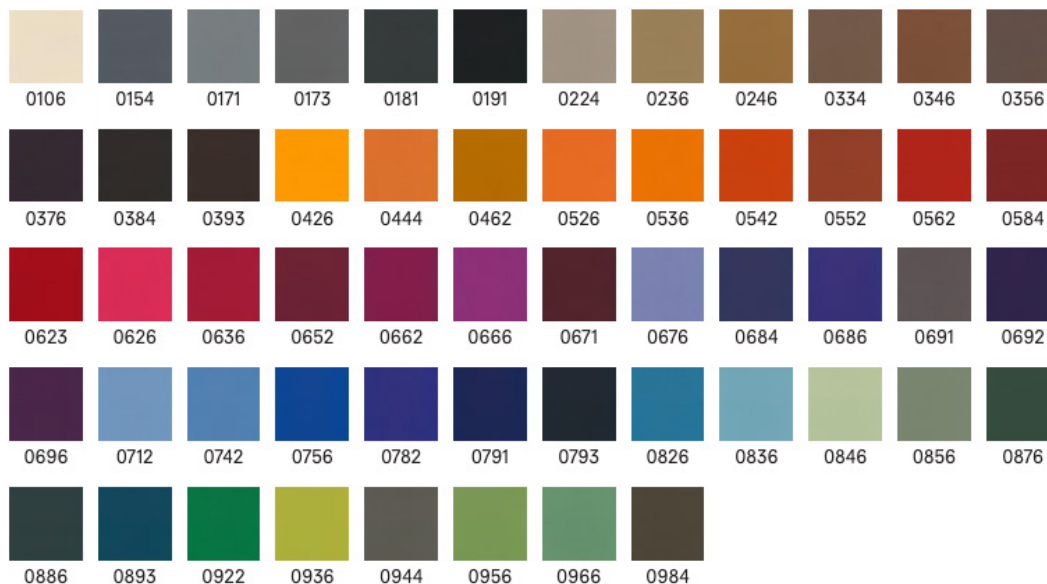

FABRICS

This overview refers to Carl Hansen & Søn's graded in fabric collections: Groups 1-12. The colors are only intended as a guide. For further information, click the collection name below or go to www.kvadrat.dk, www.gabriel.dk or www.agorafabrics.com.

FABRIC GROUP 4

Kvadrat
Divina Melange