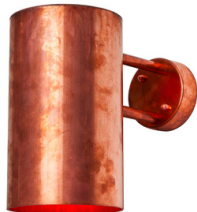

Hans-Agne Jakobsson Large 'Rulle' Indoor/Outdoor Sconce for Örsjö (US edition)

raw brass
SKU M4441

raw copper
SKU M4440

verdigris patinated
SKU M4603

darkly patinated
SKU M3978

white painted
SKU M4438

black painted
SKU M4439

dark brown patinated
SKU M4793

Designer: Hans-Agne Jakobsson

Maker: Örsjö Belysning, Sweden

Voltage: 120V

Weight: 11 lbs

Mounting: Fixed mounting to 4S J-box with 3-0 plaster ring (universal mounting ring included) for U.S. electrical.