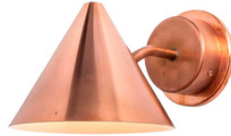

Hans-Agne Jakobsson 'Mini Tratten' Indoor/Outdoor Sconce for Örsjö (US edition)

raw brass
SKU M789

raw copper
SKU M721

verdigris patinated
SKU M788

darkly patinated
SKU M3483

white painted
SKU M3003

black painted
SKU M3002

dark brown patinated
SKU M790

polished nickel
SKU M768

Designer: Hans-Agne Jakobsson

Maker: Örsjö Belysning, Sweden

Voltage: 120V

Weight: 2 lbs

Mounting: Fixed mounting to 4S J-box with 3-0 plaster ring (universal mounting ring included) for U.S. electrical.

Lamping: Bi-Pin socket for G4, GX5.3, or G6.35 Bulbs. Accommodates a single 60W equivalent LED bulb (or 20W max halogen) UL listed for wet location. 

**Recommended installation
by a licensed electrician.**