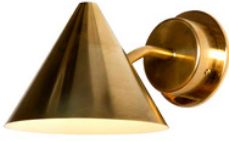

Hans-Agne Jakobsson 'Mini Tratten' Indoor/Outdoor Sconce for Örsjö (US edition)

raw brass
SKU M789

raw copper
SKU M721

verdigris patinated
SKU M788

darkly patinated
SKU M3483

white painted
SKU M3003

black painted
SKU M3002

dark brown patinated
SKU M790

polished nickel
SKU M768

Designer: Hans-Agne Jakobsson

Maker: Örsjö Belysning, Sweden

Voltage: 120V

Weight: 2 lbs

Mounting: Fixed mounting to 4S J-box with 3-0 plaster ring (universal mounting ring included) for U.S. electrical.

Lamping: Bi-Pin socket for G4, GX5.3, or G6.35 Bulbs. Accommodates a single 60W equivalent LED bulb (or 20W max halogen) UL listed for wet location. 

**Recommended installation
by a licensed electrician.**