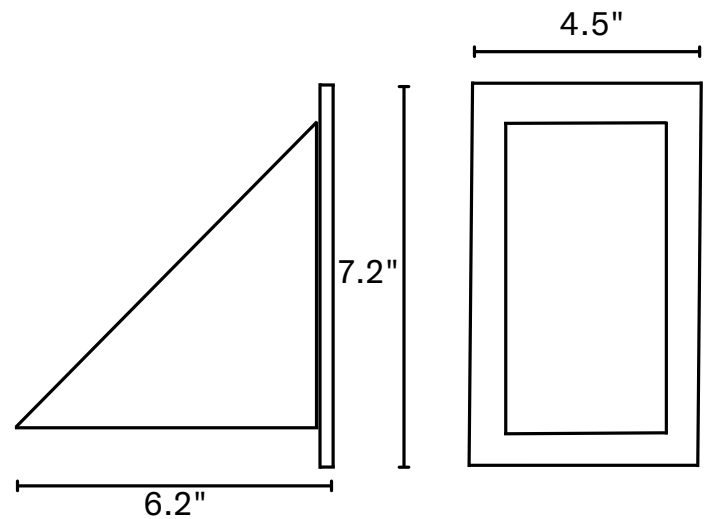

Jonas Bohlin 'Oxid' Indoor/Outdoor Sconce for Örsjö (US edition)

Designer: Jonas Bohlin

Maker: Örsjö Belysning, Sweden

Voltage: 120V

Weight: 5 lbs

Mounting: Fixed mounting to 4S J-box with 3-0 plaster ring (universal cross bar bracket included) for U.S. electrical.

Lamping: 120V Integrated dimmable LED 2700K (600 lumen) CRI>90 (included). Not UL listed.

**Recommended installation
by a licensed electrician.**