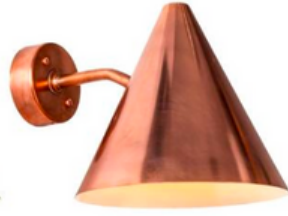

Hans-Agne Jakobsson 'Tratten' Indoor/Outdoor Sconce for Örsjö (US edition)

raw brass
SKU M864

raw copper
SKU M862

verdigris patinated
SKU M863

darkly patinated
SKU M728

white painted
SKU M3004

black painted
SKU M3005

dark brown patinated
SKU M861

marbled steel
SKU M3006

Designer: Hans-Agne Jakobsson

Maker: Örsjö Belysning, Sweden

Voltage: 120V

Weight: 4 lbs

Mounting: Fixed mounting to 4S J-box with 3-0 plaster ring (universal mounting ring included) for U.S. electrical.