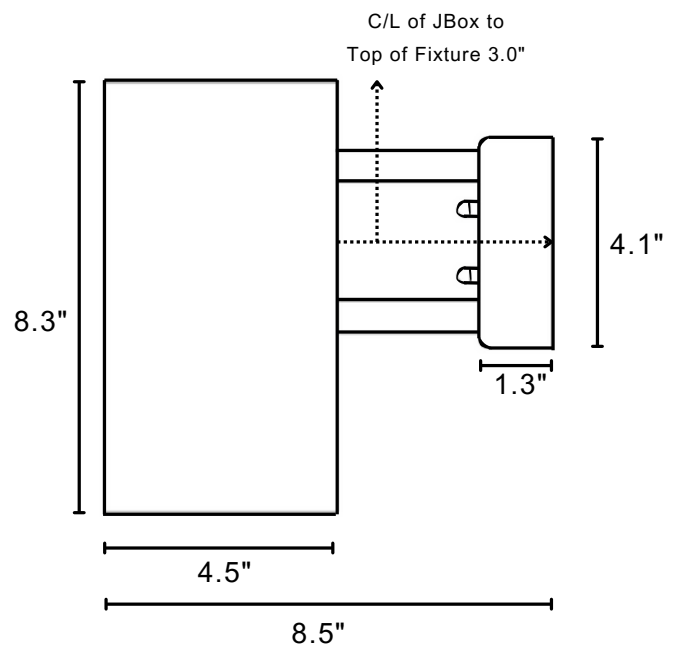

Hans-Agne Jakobsson C627/110 'Rulle' Indoor/Outdoor Sconce for Örsjö (US edition)

Designer: Hans-Agne Jakobsson
Maker: Örsjö Belysning, Sweden
Voltage: 120V
Weight: 9 lbs

Mounting: Fixed mounting to 4S J-box with 3-0 plaster ring (universal mounting ring included) for U.S. electrical.

Lamping: Accommodates a single 100W equivalent LED e26 bulb (60W incandescent). UL listed for wet location. (UL)

Recommended installation by a licensed electrician.

Exclusive North American distributor of Örsjö lighting

TWO
ENLIGHTEN
www.twoenlighten.com