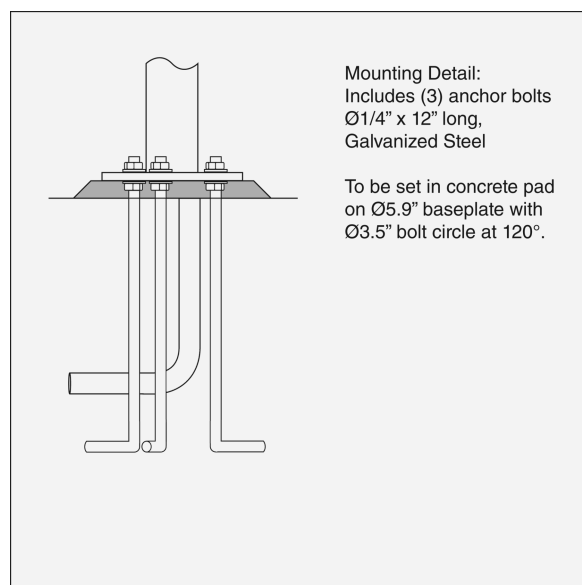

Mounting

Base plate dimension: 6" diameter. Base plate: Mounted to a concrete base with 3 anchor bolts on a bolt circle of 3.54" diameter. Installation: Refer to mounting instruction download for installation details.

Finish

Black, powder coated.

Materials

Shield: Tempered sand blasted glass. Luminaire head: Die cast aluminum. Post: Extruded aluminum. Base plate: Aluminum.

Sizes and weight

Width x Height x Length (in.) | 6.1 x 35.4 x 10.5 Max 5.0 lbs

Compliance

cULus, Wet location.

Light source

G16.5/IF candelabra

Information

Electrical:
Maximum Lamp Wattage: 60W
Delivered lumens: 661 lm
Efficacy: 3.0 lm/W
Certifications:
cULus, Wet Location
Protection class IP44
IK class 05
BUG Rating: B0-U1-G0
Controllability: Phase dimming.