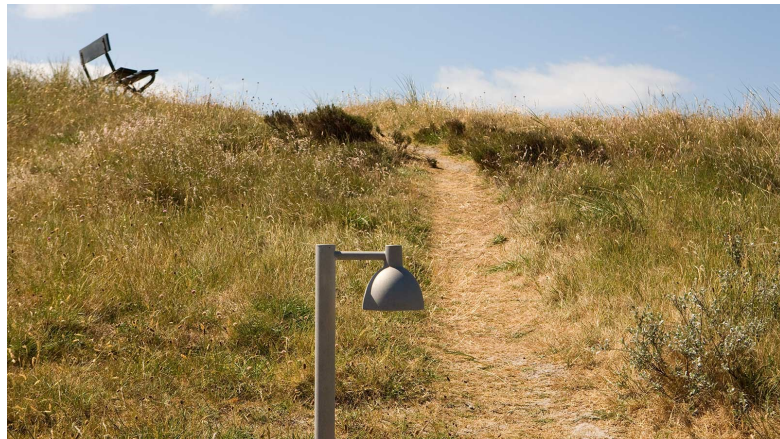

TOLDBOD 6.1 BOLLARD

TOL-155-B / G16.5/IF candelabra / 120V / Black texture / - / - / - / 5847901402

The light is directed 100% downwards and the shade has a matte white painted interior emitting a soft, diffused, comfortable light.

Skagen

Henne Mølle Å Badehotel

Product info

Environmental Product Specification

This product is compliant with the requirements contained in the European Directives, RoHS Directive 2011/65 and 2015/863. This product is designed so that 100% of the product can be disassembled and reused.

Mounting

Base plate dimension: 6" diameter. Base plate: Mounted to a concrete base with 3 anchor bolts on a bolt circle of 3.54" diameter. Installation: Refer to mounting instruction download for installation details.