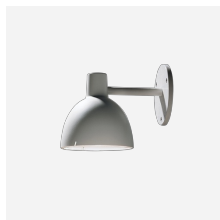

Toldbod 6.1 Wall