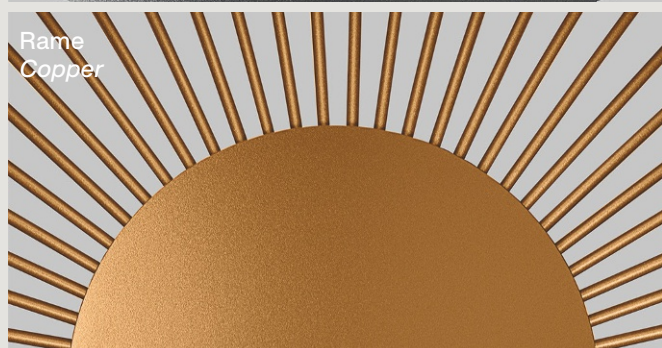

Spokes

Garcia Cumini
Suspension lamp

FOSCARINI

Spokes

Suspension

Colori diffusore

Bianco, nero, grafite,
oro, rame

Diffuser colours

White, black, graphite,
gold, copper

Spokes

Garcia Cumini

Volumi leggeri che contengono la luce e al contempo la lasciano filtrare nello spazio. Una lampada a sospensione con doppia sorgente luminosa a LED che illumina il piano sottostante, creando contemporaneamente magici giochi di luce e ombre su pareti e soffitto.

Light-weight volumes that contain light while at the same time allowing it to seep through into the surroundings. A suspension lamp with a double LED light source that lights the surface underneath it, simultaneously creating magical games of light and shadows on walls and ceilings.

Spokes 1 - 2 - 3 - 2 MIDI - 2 Piccola - 2 Large

Suspension

Acciaio e alluminio verniciati.
Varnished steel and aluminium.

Spokes 1 - 2 - 3 - 2 MIDI - 2 Large
220 / 240V: 30W 2700 K 3316 lm CRI>90
120V: 40W 2700 K 3935 lm CRI>90
Remote control version with Bluetooth app available (220/240V only)