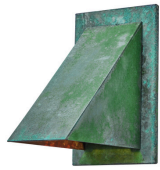

# Jonas Bohlin 'Oxid' Indoor/Outdoor Sconce for Örsjö (US edition)

raw brass  
SKU M4829

raw copper  
SKU M4821

verdigris patinated  
SKU M4825

darkly patinated  
SKU M4826

dark brown patinated  
SKU M4824

white painted  
SKU M4827

silver painted  
SKU M5568

brown painted  
SKU M5567

bronze painted  
SKU M5566

steel painted  
SKU M5569

black painted  
SKU M4828

**Designer:** Jonas Bohlin

**Maker:** Örsjö Belysning, Sweden