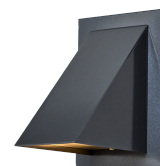

# Jonas Bohlin 'Oxid' Indoor/Outdoor Sconce for Örsjö (US edition)

raw brass  
SKU M4829

raw copper  
SKU M4821

verdigris patinated  
SKU M4825

darkly patinated  
SKU M4826

dark brown patinated  
SKU M4824

white painted  
SKU M4827

silver painted  
SKU M5568

brown painted  
SKU M5567

bronze painted  
SKU M5566

steel painted  
SKU M5569

black painted  
SKU M4828

**Designer:** Jonas Bohlin

**Maker:** Örsjö Belysning, Sweden

**Voltage:** 120V

**Weight:** 5 lbs

**Mounting:** Fixed mounting to 4S J-box with 3-0 plaster ring (universal cross bar bracket included) for U.S. electrical.

**Lamping:** Bi-Pin socket for G4, GX5.3, or G6.35 Bulbs. Accommodates a single 60W equivalent LED bulb (or 20W max halogen) UL listed for wet location. 