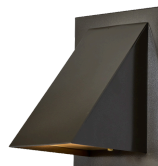

# Jonas Bohlin 'Oxid' Indoor/Outdoor Sconce for Örsjö (US edition)

raw brass  
SKU M4829

raw copper  
SKU M4821

verdigris patinated  
SKU M4825

darkly patinated  
SKU M4826

dark brown patinated  
SKU M4824

white painted  
SKU M4827

silver painted  
SKU M5568

brown painted  
SKU M5567

bronze painted  
SKU M5566

steel painted  
SKU M5569

black painted  
SKU M4828

**Designer:** Jonas Bohlin

**Maker:** Örsjö Belysning, Sweden

**Voltage:** 120V

**Weight:** 5 lbs

**Mounting:** Fixed mounting to 4S J-box with 3-0 plaster ring (universal cross bar bracket included) for U.S. electrical.

**Lamping:** Bi-Pin socket for G4, GX5.3, or G6.35 Bulbs. Accommodates a single 60W equivalent LED bulb (or 20W max halogen) UL listed for wet location. 